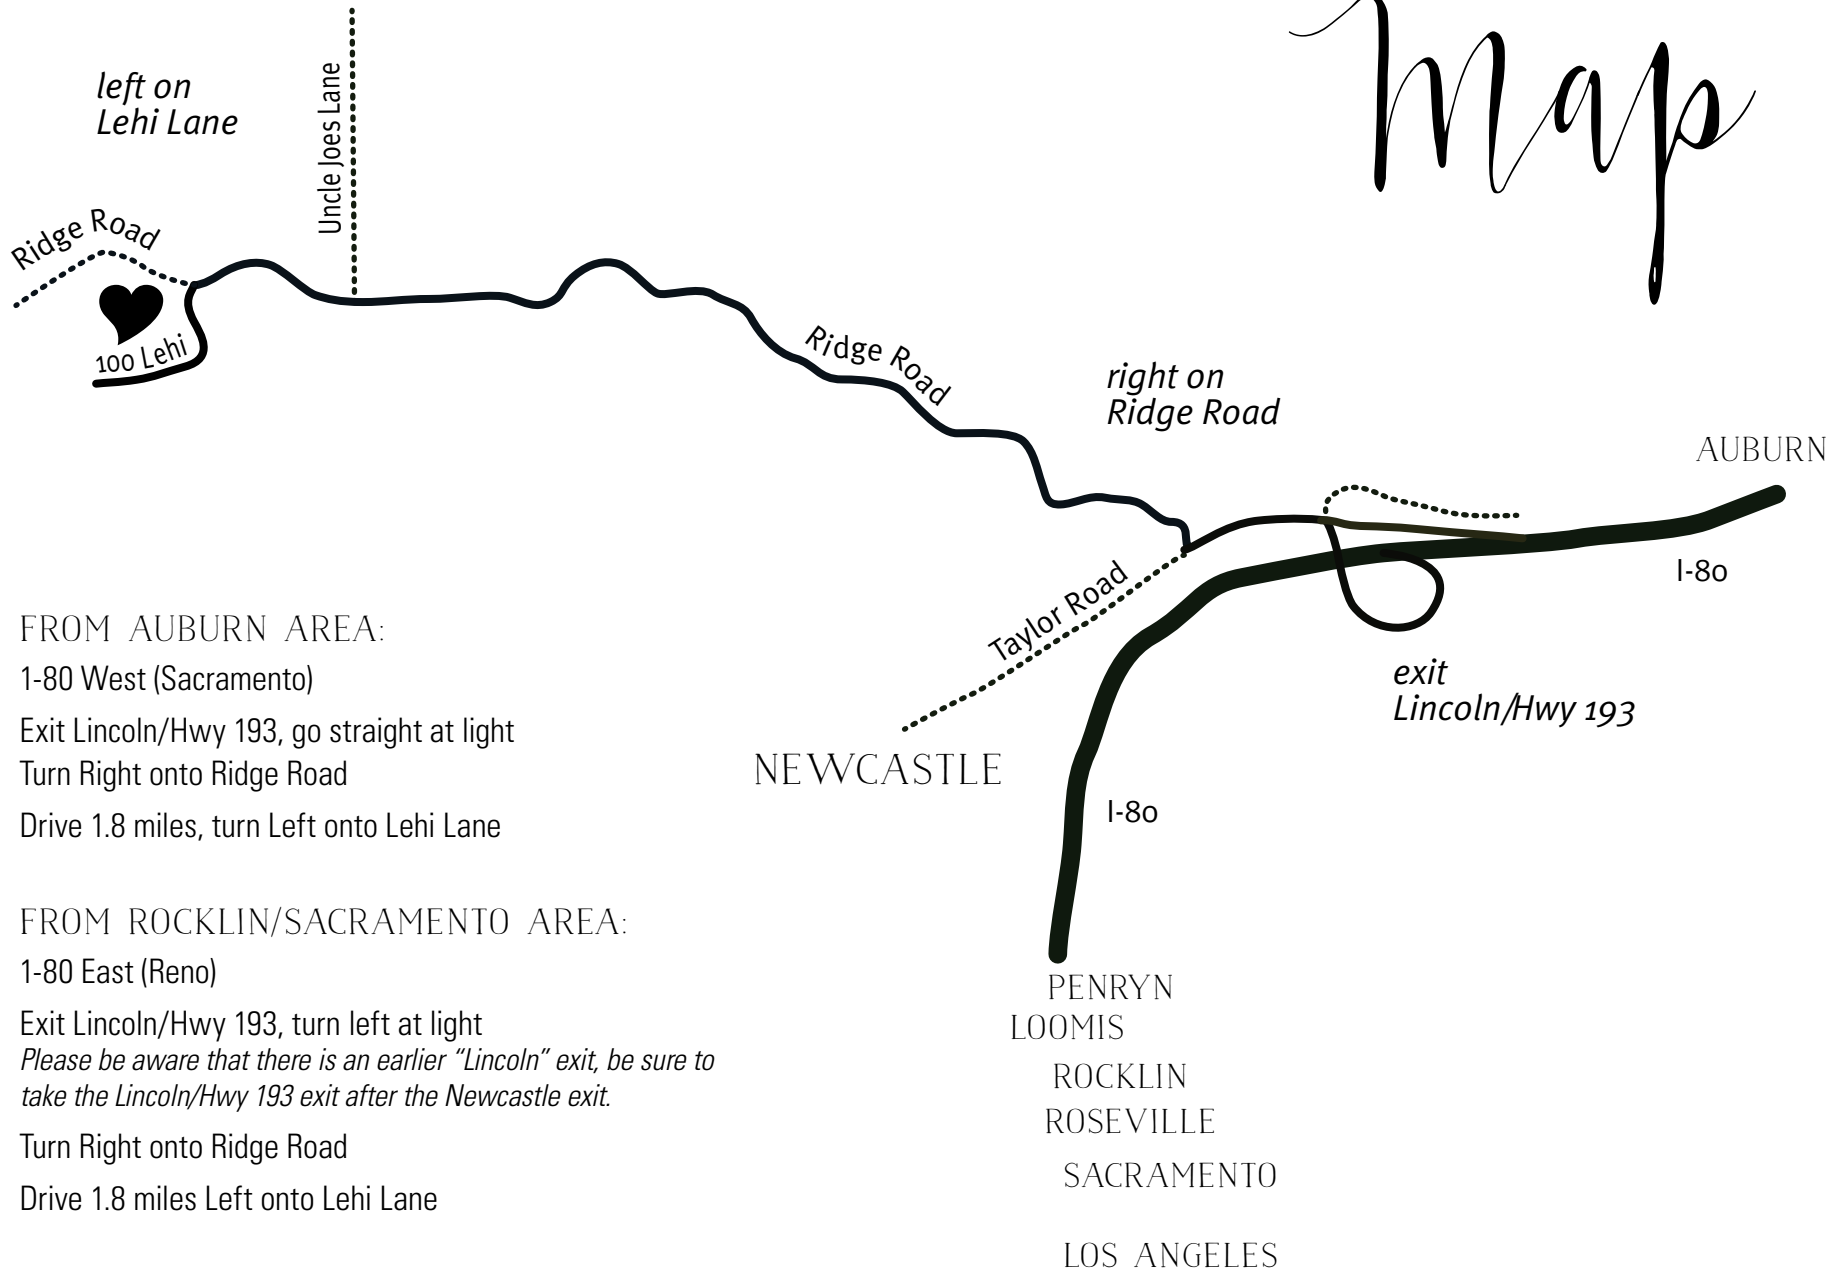

# Map

## FROM AUBURN AREA:

- 1-80 West (Sacramento)
- Exit Lincoln/Hwy 193, go straight at light
- Turn Right onto Ridge Road
- Drive 1.8 miles, turn Left onto Lehi Lane

## FROM ROCKLIN/SACRAMENTO AREA:

- 1-80 East (Reno)
- Exit Lincoln/Hwy 193, turn left at light
- Please be aware that there is an earlier "Lincoln" exit, be sure to take the Lincoln/Hwy 193 exit after the Newcastle exit.*
- Turn Right onto Ridge Road
- Drive 1.8 miles Left onto Lehi Lane